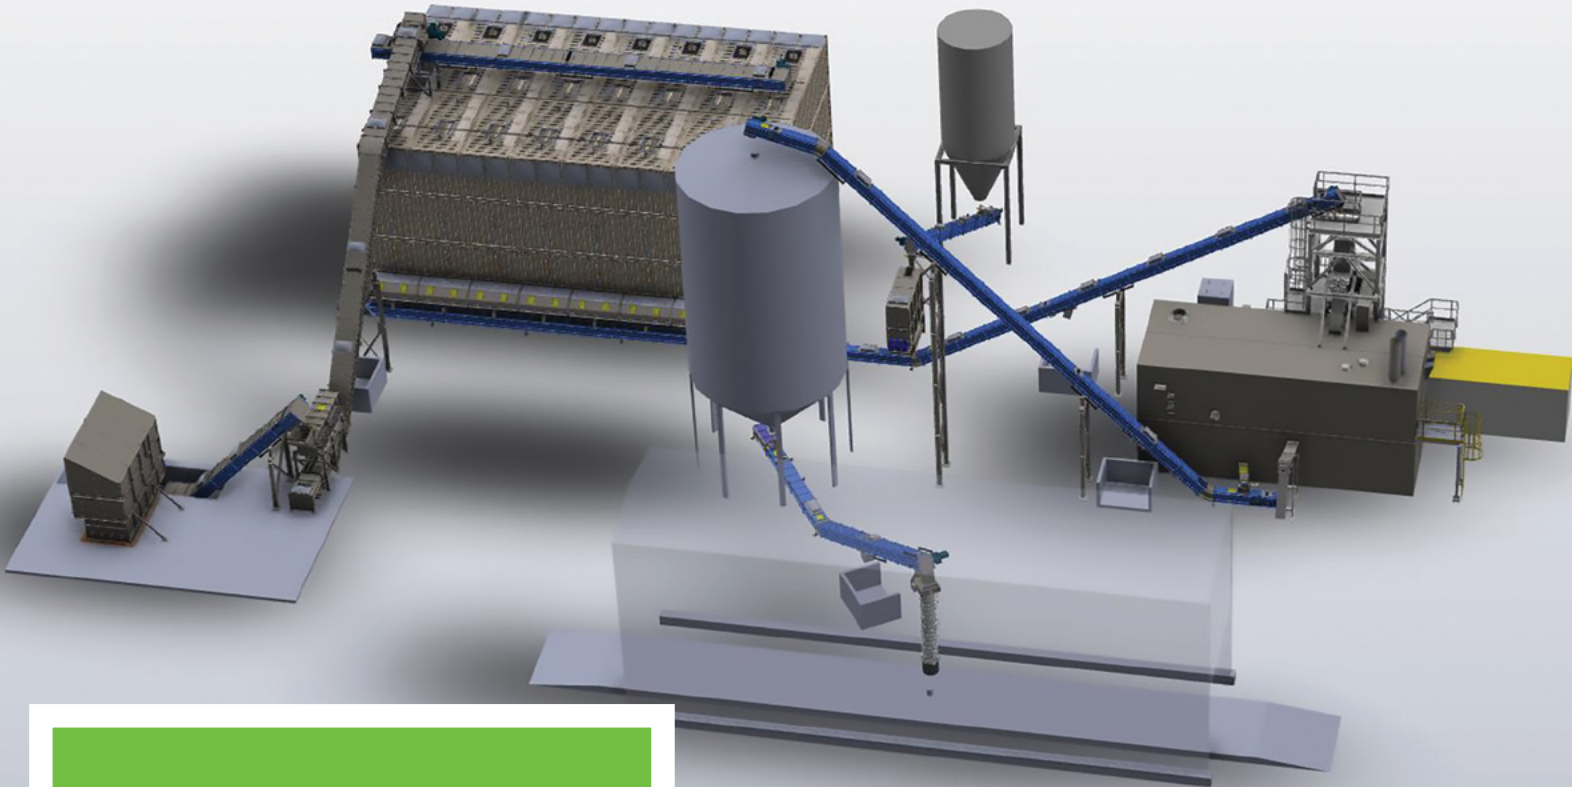

Superior Engineering Superior Performance

BIOMASS
engineering &
equipment

ENGINEERING & INSTALLATION

Far more than a machine manufacturer, Biomass Engineering & Equipment offers modeling, layout design, construction management, and turn-key services for its customers. We design everything in 3D to precisely locate equipment and prevent misunderstandings that can occur with 2D modeling.

ACCURATE DESIGNS

Engineering completed in 3D

TURN-KEY SOLUTIONS

Pellet mills
Material handling
Chipping lines
Log infeed
And more!

EXPERIENCED CONSTRUCTION

Available
worldwide

BIOMASS
engineering &
equipment